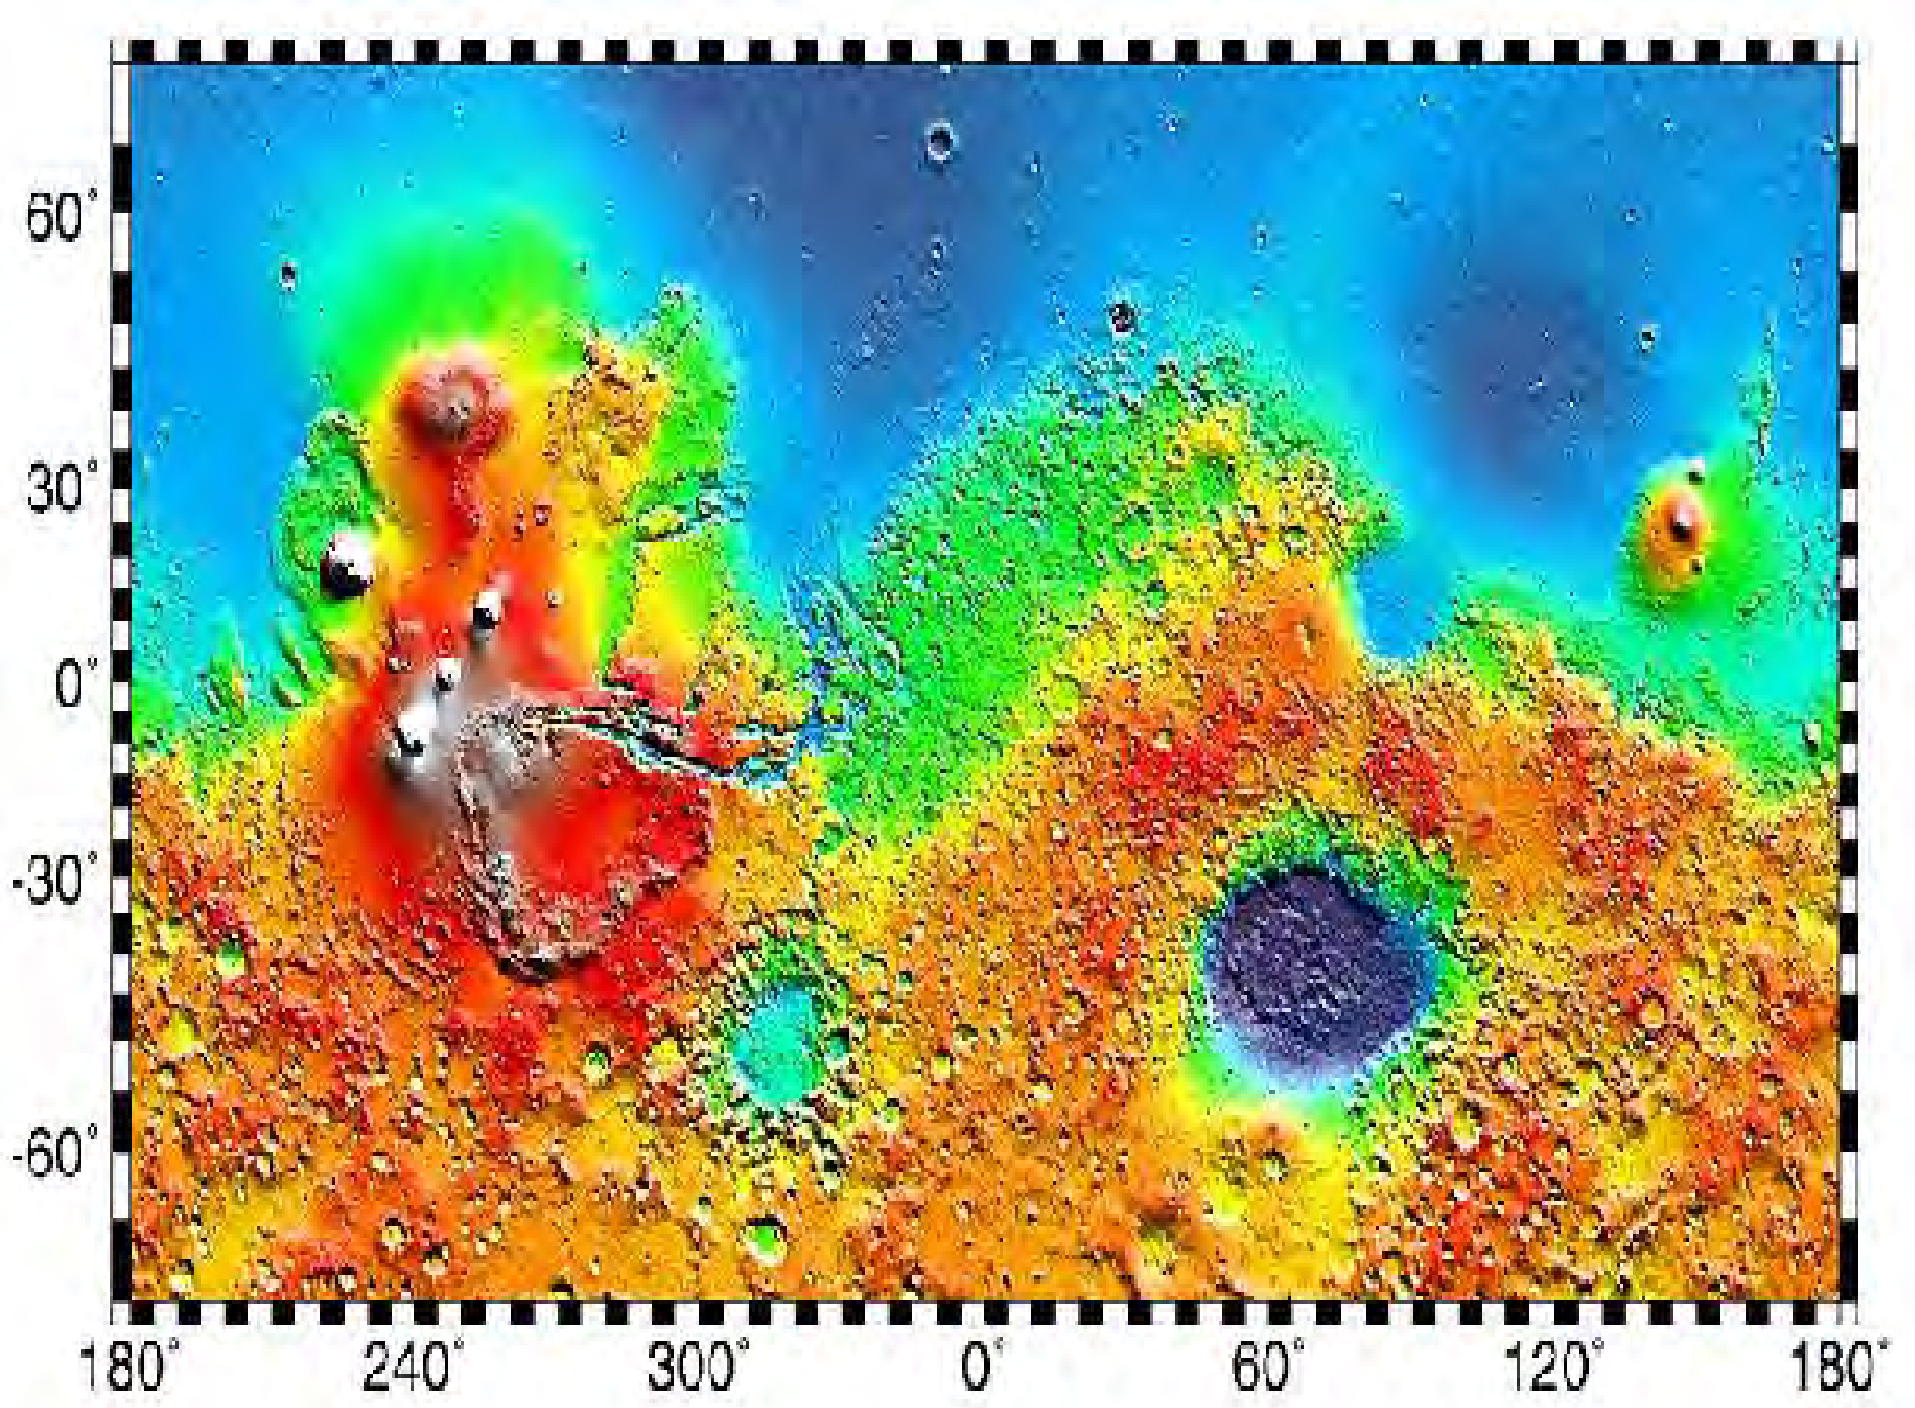

MARS

The word "MARS" is rendered in a large, bold, sans-serif font. Each letter is filled with a textured, yellowish-brown color that resembles the surface of Mars. The letters are outlined with a bright blue glow. The background behind the letters shows a dark, rocky landscape with a green, textured foreground, possibly representing a Martian environment.

Mars Landing Sites

Monterey Bay

MARS site

MBARI

Monterey

MARS. October - November 2005.

Planum Boreum

Olympia Planitia

Chasma Boreale

Vastitas Borealis

Lomonosov

Vastitas Borealis

Milankovic

Kunowsky

Mie

Acheron Fossae