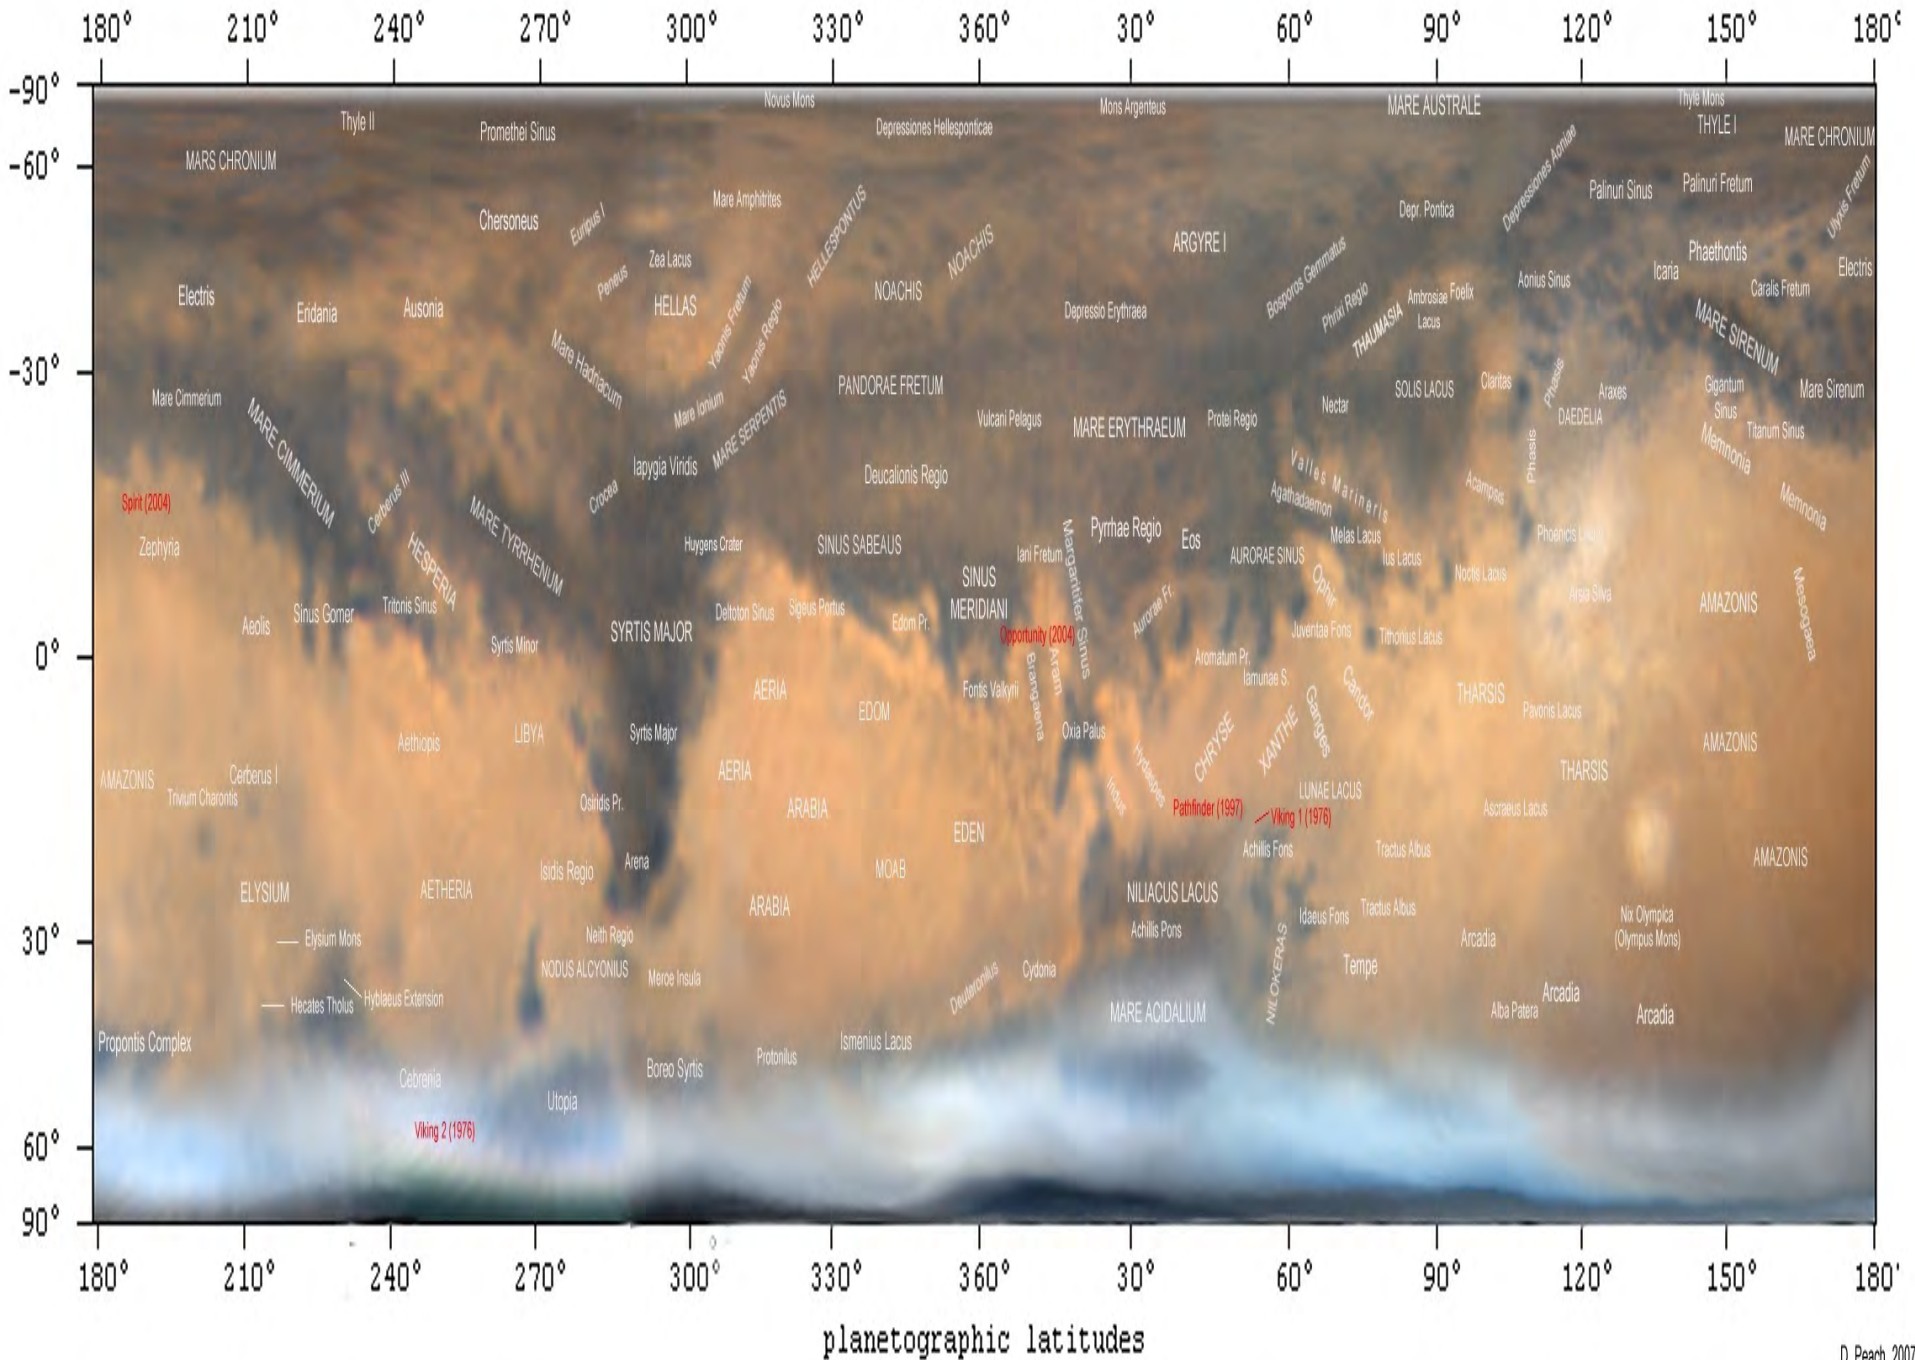

MARS

The word "MARS" is rendered in a large, bold, sans-serif font. Each letter is filled with a textured, yellowish-brown color that resembles the surface of Mars. The letters are outlined with a bright blue glow. The background behind the letters shows a dark, rocky landscape with a green, textured foreground, possibly representing a Martian environment.

Δορυφόροι

33 συνολικά αποστολές

20 αποτυχημένες

5 ενεργές (+1 σε εξέλιξη)

FLIGHT
HARDWARE
DO NOT
TOUCH

Pathfinder

Viking Lander 2

Viking Lander 1

Mars Landing Sites

Monterey Bay

MARS site

MBARI

Monterey

MARS. October - November 2005.

Planum Boreum

Olympia Planitia

Chasma Boreale

Vastitas Borealis

Lomonosov

Vastitas Borealis

Milankovic

Kunowsky

Mie

Acheron Fossae