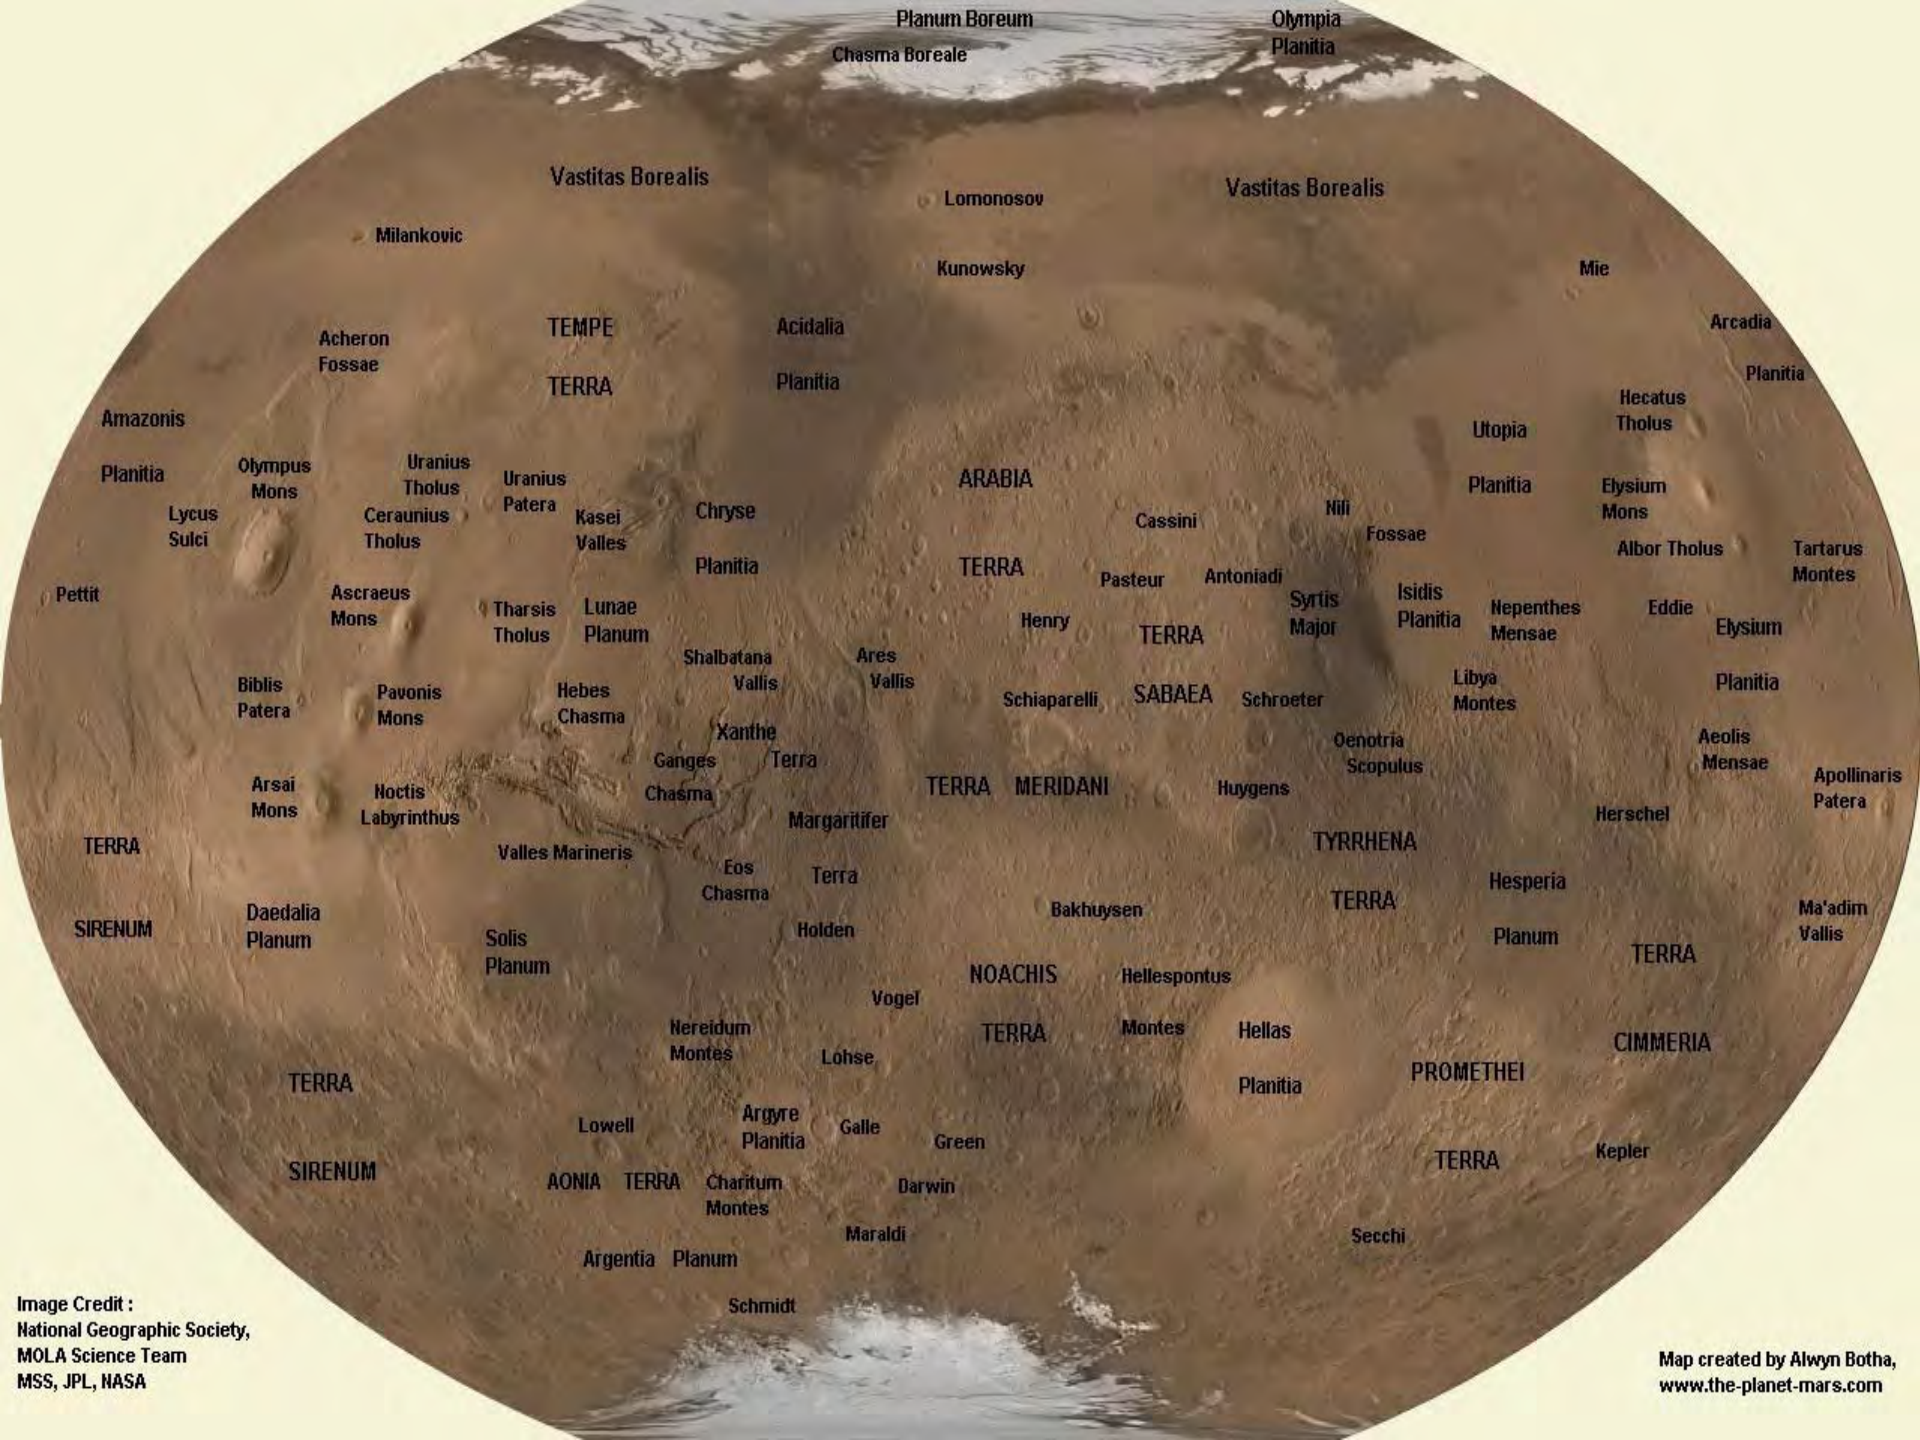

MARS

The word "MARS" is rendered in a large, bold, sans-serif font. Each letter is filled with a textured, yellowish-brown color that resembles the surface of Mars. The letters are outlined with a bright blue glow. The background behind the letters shows a dark, rocky landscape with a green, textured foreground, possibly representing a Martian environment.

Δορυφόροι

33 συνολικά αποστολές

20 αποτυχημένες

5 ενεργές (+1 σε εξέλιξη)

FLIGHT
HARDWARE
DO NOT
TOUCH

Pathfinder

Viking Lander 2

Viking Lander 1

Mars Landing Sites

Monterey Bay

MARS site

MBARI

Monterey

MARS. October - November 2005.

Planum Boreum

Olympia Planitia

Chasma Boreale

Vastitas Borealis

Lomonosov

Vastitas Borealis

Milankovic

Kunowsky

Mie

Acheron Fossae