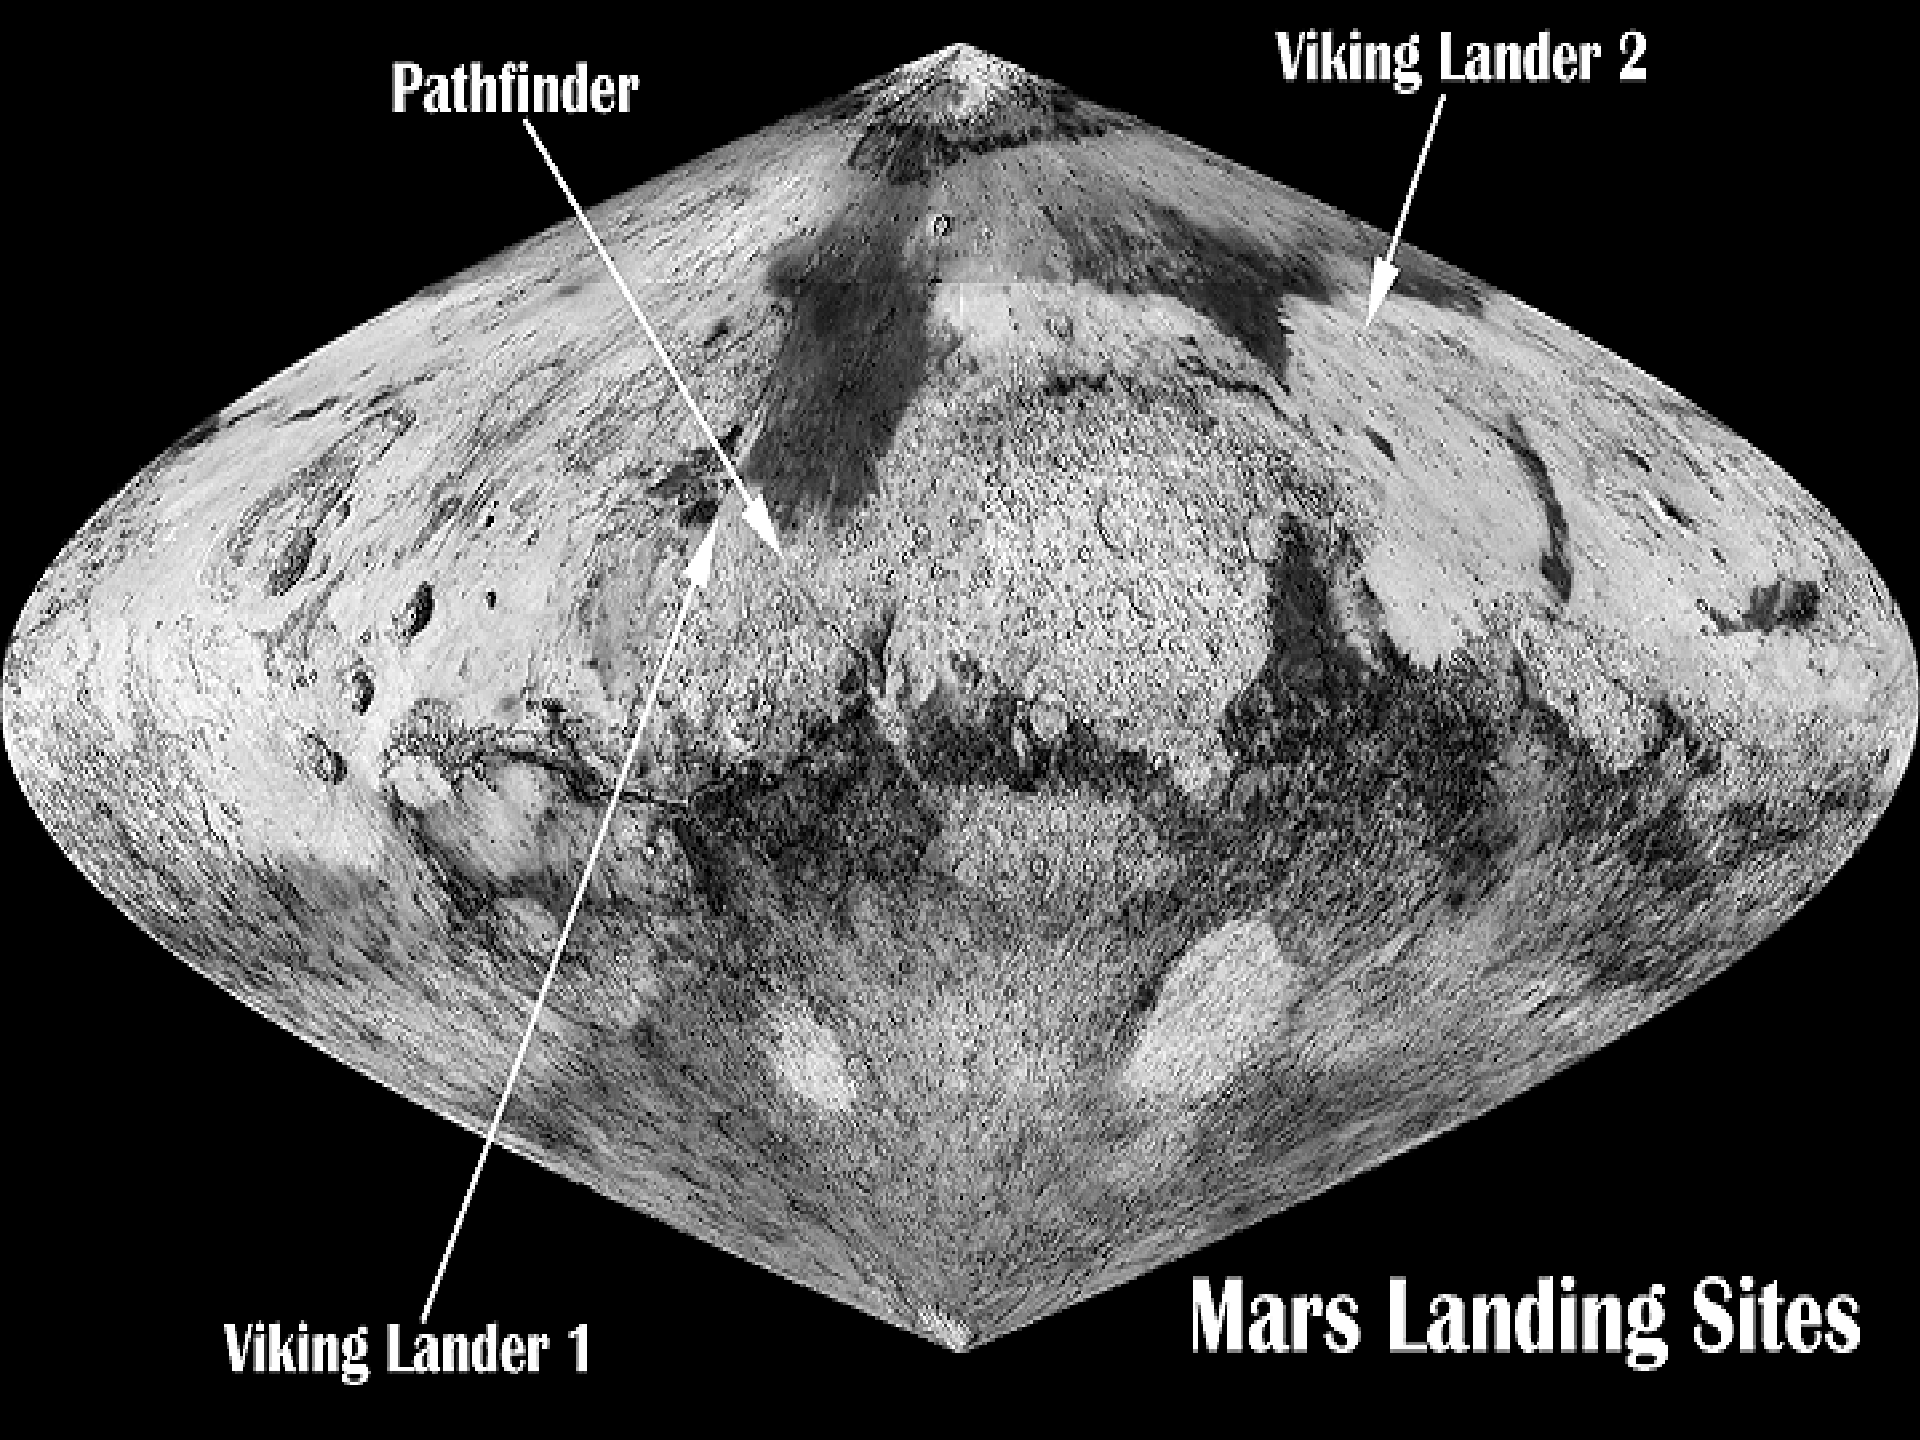

MARS

The word "MARS" is rendered in a large, bold, sans-serif font. Each letter is filled with a textured, yellowish-brown color that resembles the surface of Mars. The letters are outlined with a bright blue glow. The background behind the letters shows a dark, rocky landscape with a green, textured foreground, possibly representing a Martian environment.

Δορυφόροι

33 συνολικά αποστολές

20 αποτυχημένες

5 ενεργές (+1 σε εξέλιξη)

FLIGHT
HARDWARE
DO NOT
TOUCH

Pathfinder

Viking Lander 2

Viking Lander 1

Mars Landing Sites

Monterey Bay

MARS site

MBARI

Monterey

MARS. October - November 2005.

Planum Boreum

Olympia Planitia